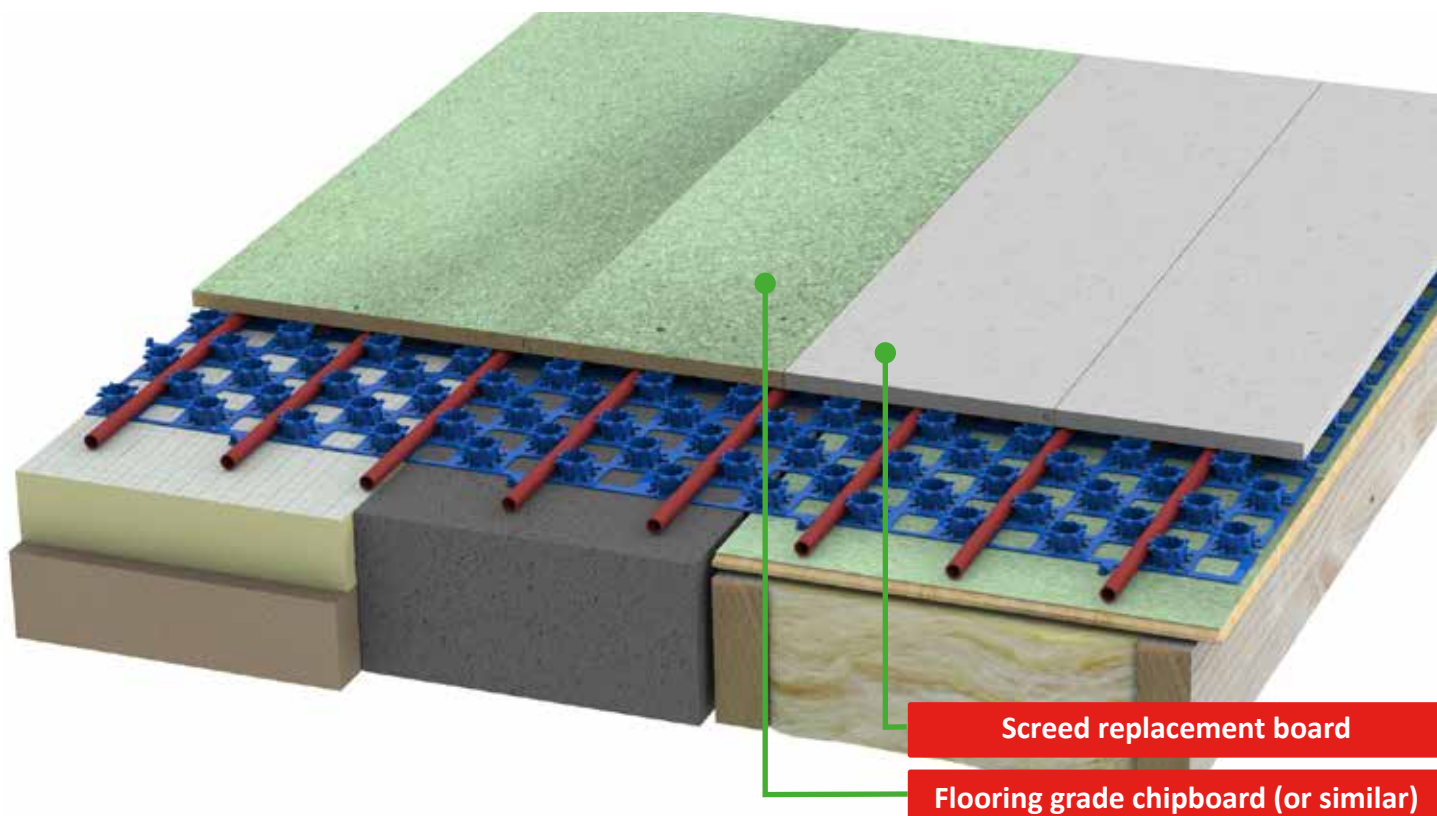

# PROFIX™ PLUS - PIPE IN FLOWING SCREED SYSTEM

Suitable for 14mm to 17mm diameter pipe

Overall screed thickness as thin as 20mm for tiles and engineered wood flooring

Overall screed thickness as thin as 25mm for carpet and LVT

Overall screed thickness as thin as 30mm over rigid insulation\*

\*150 kPa compressive strength @ 10% compression (minimum) and taped joints

**Epic Insulation Ltd**

Tel: 01923 725180

Email: [sales@epicinsulation.co.uk](mailto:sales@epicinsulation.co.uk)

## PROFIX™ PLUS - PIPE IN VOID SYSTEM

Suitable for 14mm to 17mm diameter pipe

## PROFIX™ PLUS - PIPE IN DIFFUSER PLATE SYSTEM

Suitable for 14mm to 17mm diameter pipe