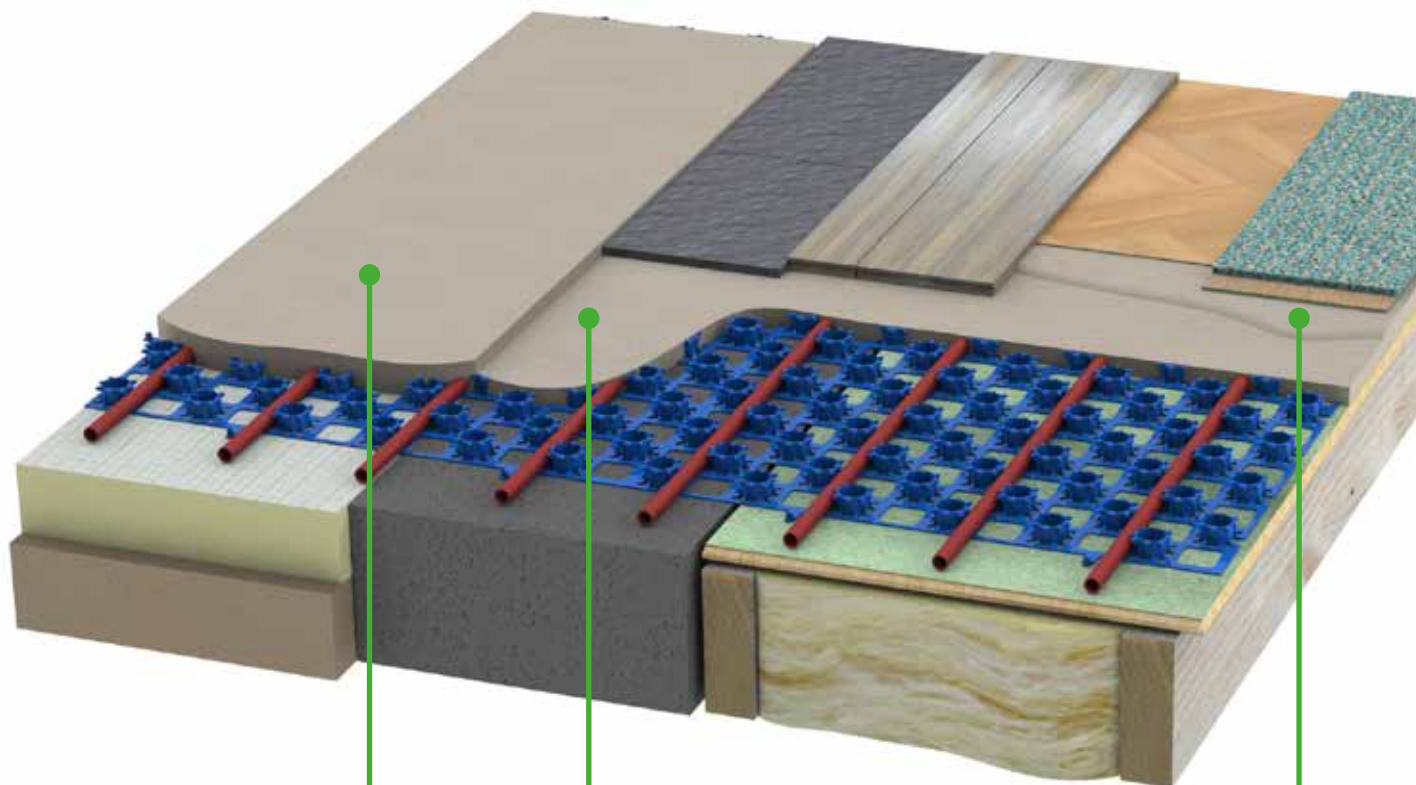

# PROFIX™ PLUS - PIPE IN FLOWING SCREED SYSTEM

Suitable for 14mm to 17mm diameter pipe

Overall screed thickness as thin as 20mm for tiles and engineered wood flooring

Overall screed thickness as thin as 25mm for carpet and LVT

Overall screed thickness as thin as 30mm over rigid insulation\*

\*150 kPa compressive strength @ 10% compression (minimum) and taped joints

**Epic Insulation Ltd**

Tel: 01923 725180

Email: [sales@epicinsulation.co.uk](mailto:sales@epicinsulation.co.uk)

## PROFIX™ PLUS - PIPE IN VOID SYSTEM

Suitable for 14mm to 17mm diameter pipe

## PROFIX™ PLUS - PIPE IN DIFFUSER PLATE SYSTEM

Suitable for 14mm to 17mm diameter pipe